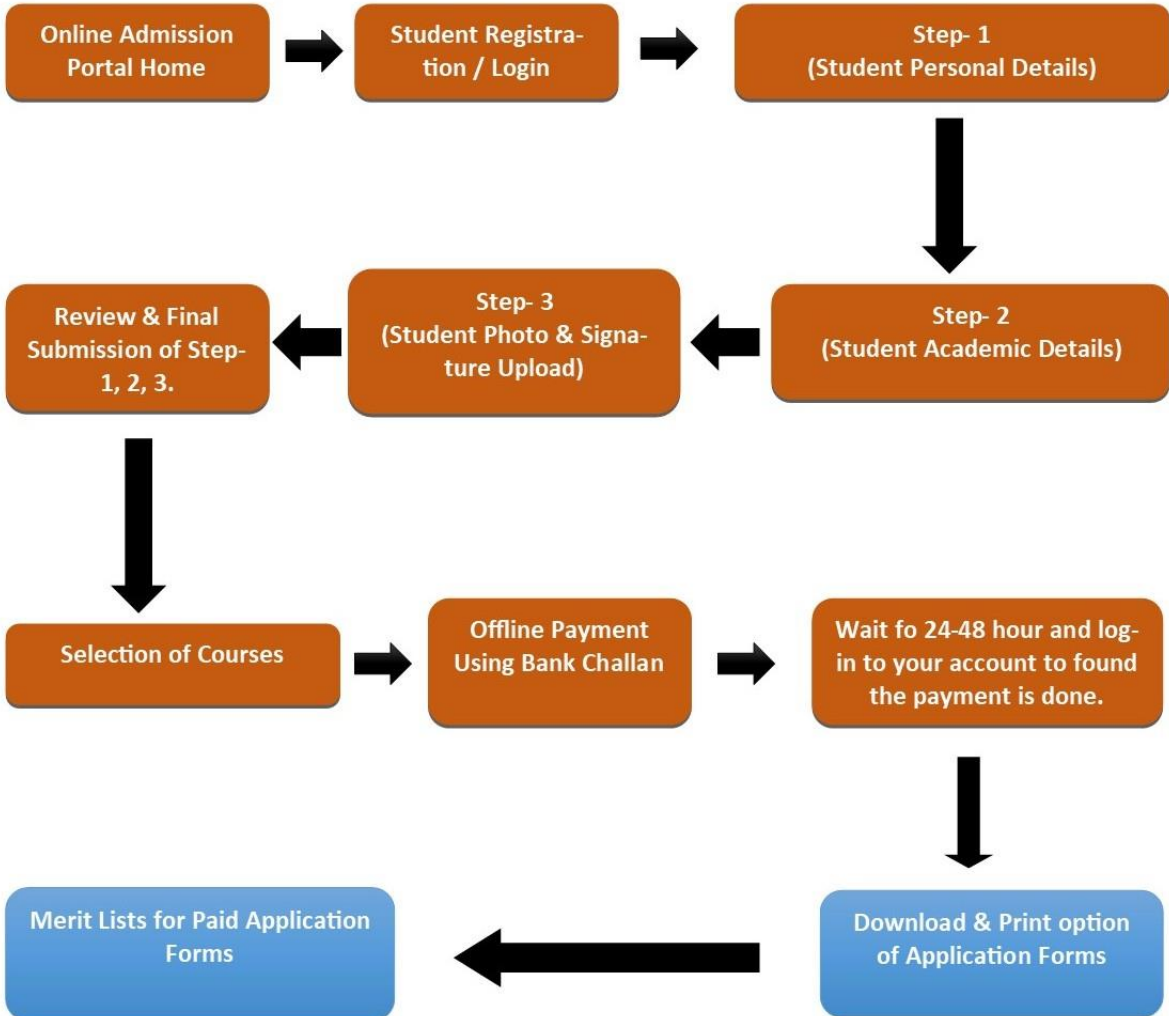

Government General Degree College, Keshiary

Government of West Bengal, Affiliated to Vidyasagar University
Telipukur, TilaboniMahishamura, Keshiary, PaschimMedinipur, PIN : 721135.

Notice

Basic Flow chart for Online Admission Form Fill up

Sd/-
Admission Sub-Convenor
GGDC, Keshiary

Sd/-
Officer-In-Charge
GGDC, Keshiary